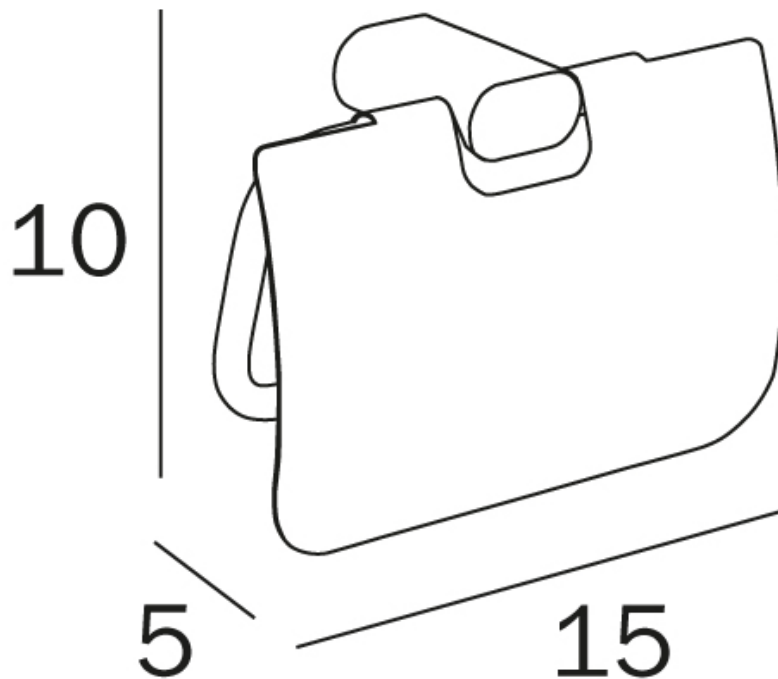

MITO COVERED TOILET ROLL HOLDER

(Chrome - A2026)

(Chrome/Black - A2026CU)

(Chrome/White - A2026CW)

(Brushed Nickel - A2026AC)

inda®
bathroom interiors

Features:

Unique "Click" installation

No grub screw required

Proudly imported and distributed by

Gro Agencies Pty Ltd

Unit 2 / 37 Howe St, Osborne Park, WA, 6017

P 08 9446 3288 E info@groagencies.com.au W www.groagencies.com.au

gro
agencies