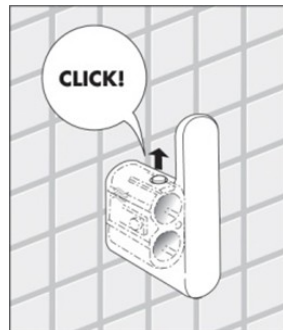

MITO COVERED TOILET ROLL HOLDER

(Chrome - A2026)

(Chrome/Black - A2026CU)

(Chrome/White - A2026CW)

(Brushed Nickel - A2026AC)

inda®
bathroom interiors

Features:

Unique "Click" installation

No grub screw required

Proudly imported and distributed by

Gro Agencies Pty Ltd

Unit 2 / 37 Howe St, Osborne Park, WA, 6017

P 08 9446 3288 E info@groagencies.com.au W www.groagencies.com.au

gro
agencies